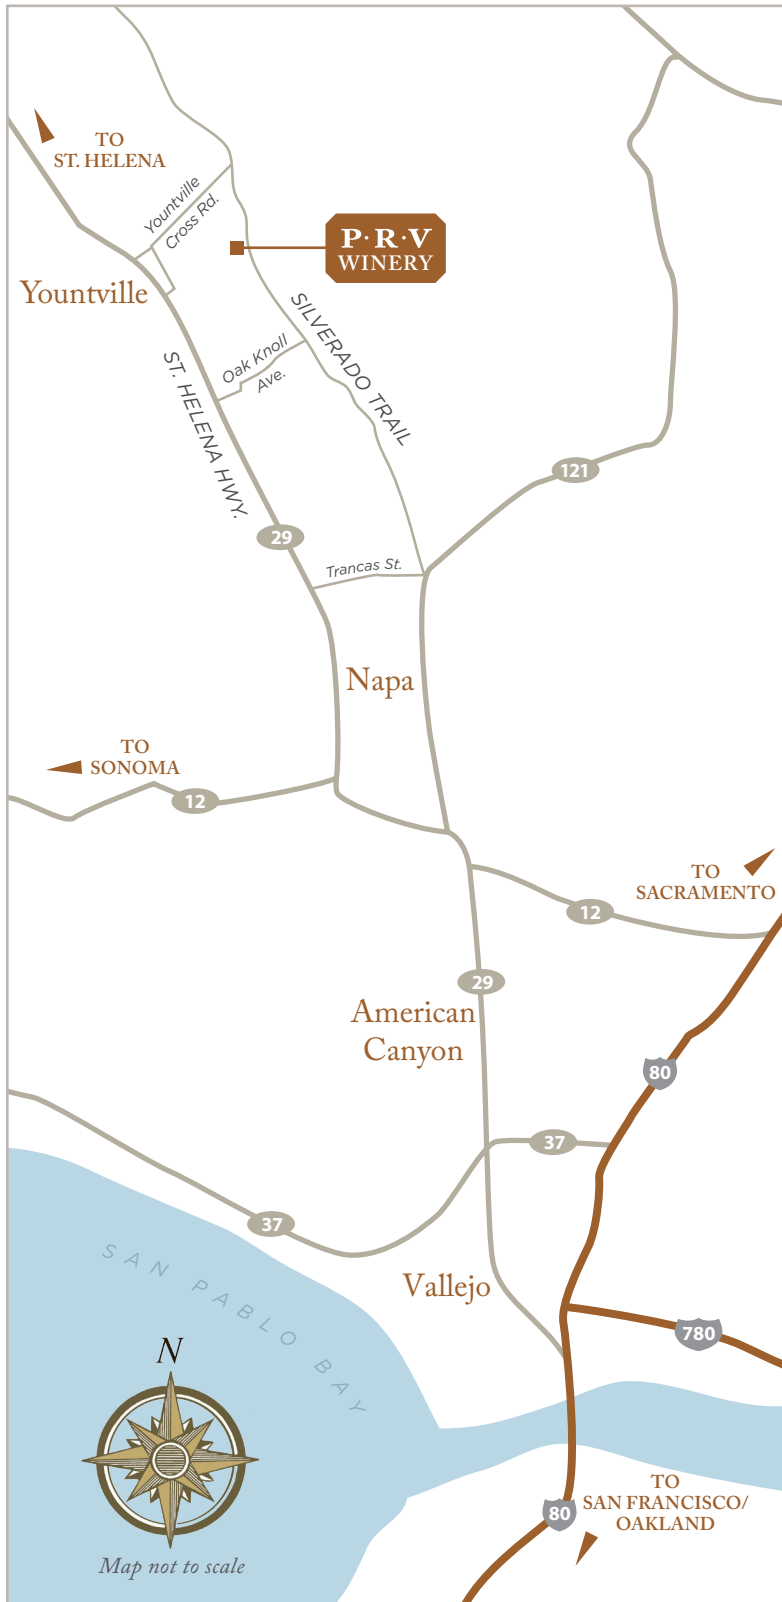

# PINE RIDGE

## DRIVING DIRECTIONS

5901 SILVERADO TRAIL - NAPA, CALIFORNIA - 94558

### FROM SAN FRANCISCO/OAKLAND

Take Interstate 80 East towards Sacramento/Reno. Exit Highway 37 towards Napa. Continue on Highway 37 and exit Highway 29 Napa/Sonoma Boulevard, turn right onto Highway 29. Continue north on Highway 29 and turn right on Oak Knoll Avenue. Oak Knoll Avenue jogs left (north) at Big Ranch Road, then continues east to Silverado Trail. Turn left at Silverado Trail, heading north, and continue for three miles. After a gentle curve to the left you'll find our main entrance on the left.

### FROM CALISTOGA

Go south on Highway 128/29. Turn left at Madison Street in Yountville to Yount Street, turn left. Take next right onto Yountville Cross Road. Continue east to Silverado Trail and turn right. Drive south on Silverado Trail for 1.7 miles, the main entrance is on the right.